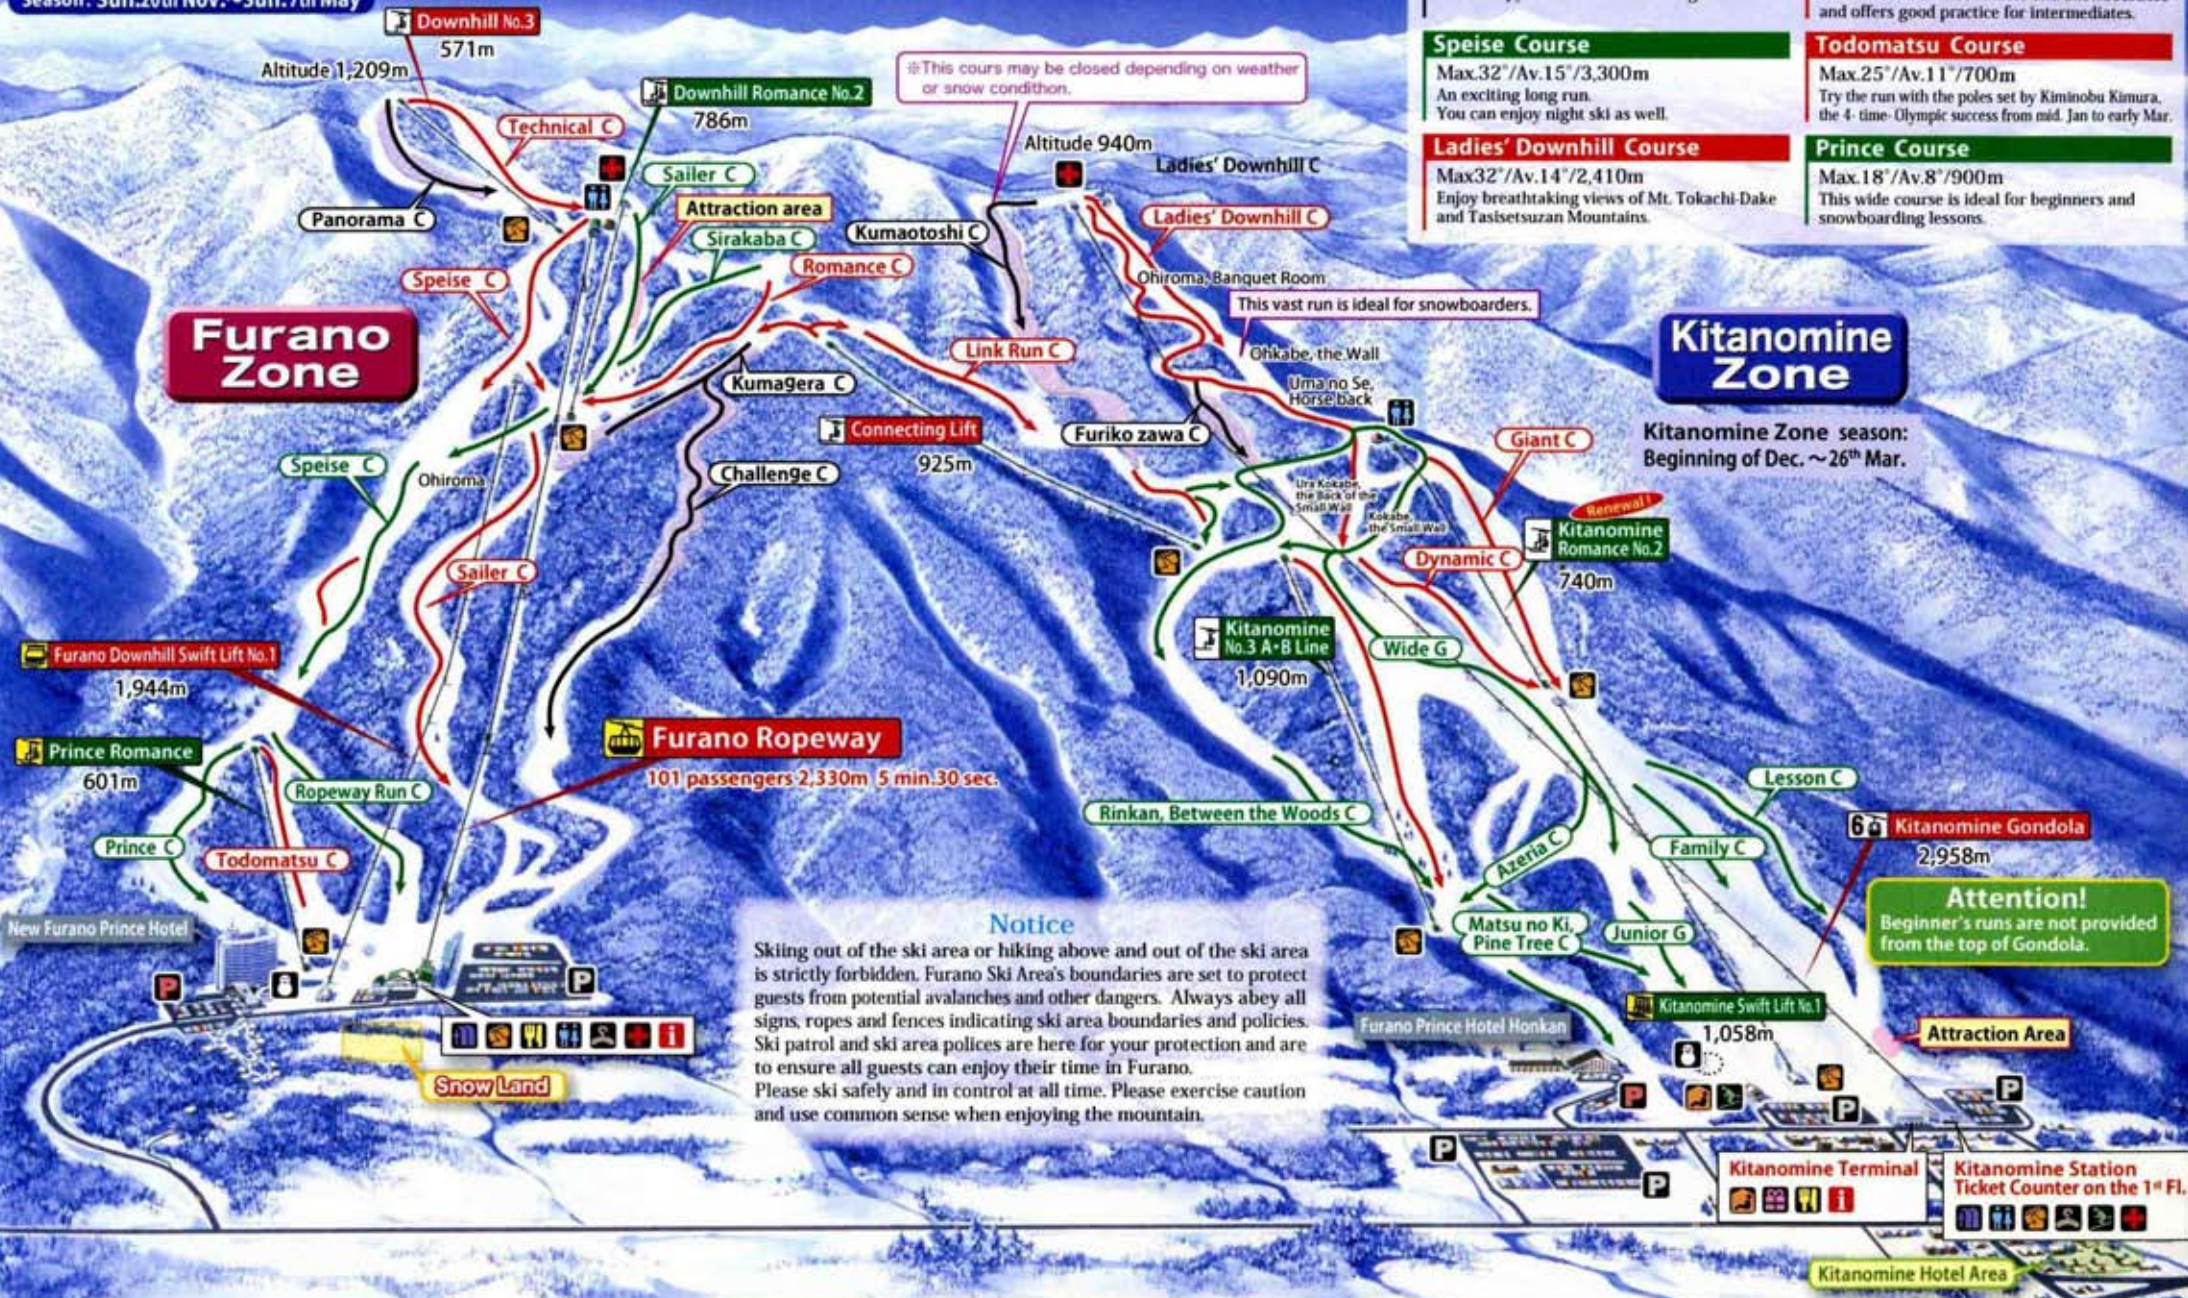

Furano ski area boasts "Kitanomine Zone" and "Furano Zone" that challenge all abilities and offer every skier the perfect course.

Season: Sun.20th Nov.~Sun.7th May

Panorama Course
Max.29°/Av.15°/700m
This bumpy course is ideal for mogul skiers.

Spise Course
Max.32°/Av.15°/3,300m
An exciting long run.
You can enjoy night ski as well.

Ladies' Downhill Course
Max.32°/Av.14°/2,410m
Enjoy breathtaking views of Mt. Tokachi-Dake and Tasetsuzan Mountains.

Giant Course
Max.32°/ Av.19°/700m
Suitable for advanced skiers and snowboarders and offers good practice for intermediates.

Todomatsu Course
Max.25°/Av.11°/700m
Try the run with the poles set by Kiminobu Kimura, the 4-time Olympic success from mid. Jan to early Mar.

Prince Course
Max.18°/Av.8°/900m
This wide course is ideal for beginners and snowboarding lessons.

Kitanomine Zone
Kitanomine Zone season:
Beginning of Dec. ~26th Mar.

Notice
Skiing out of the ski area or hiking above and out of the ski area is strictly forbidden. Furano Ski Area's boundaries are set to protect guests from potential avalanches and other dangers. Always obey all signs, ropes and fences indicating ski area boundaries and policies. Ski patrol and ski area polices are here for your protection and are to ensure all guests can enjoy their time in Furano. Please ski safely and in control at all time. Please exercise caution and use common sense when enjoying the mountain.